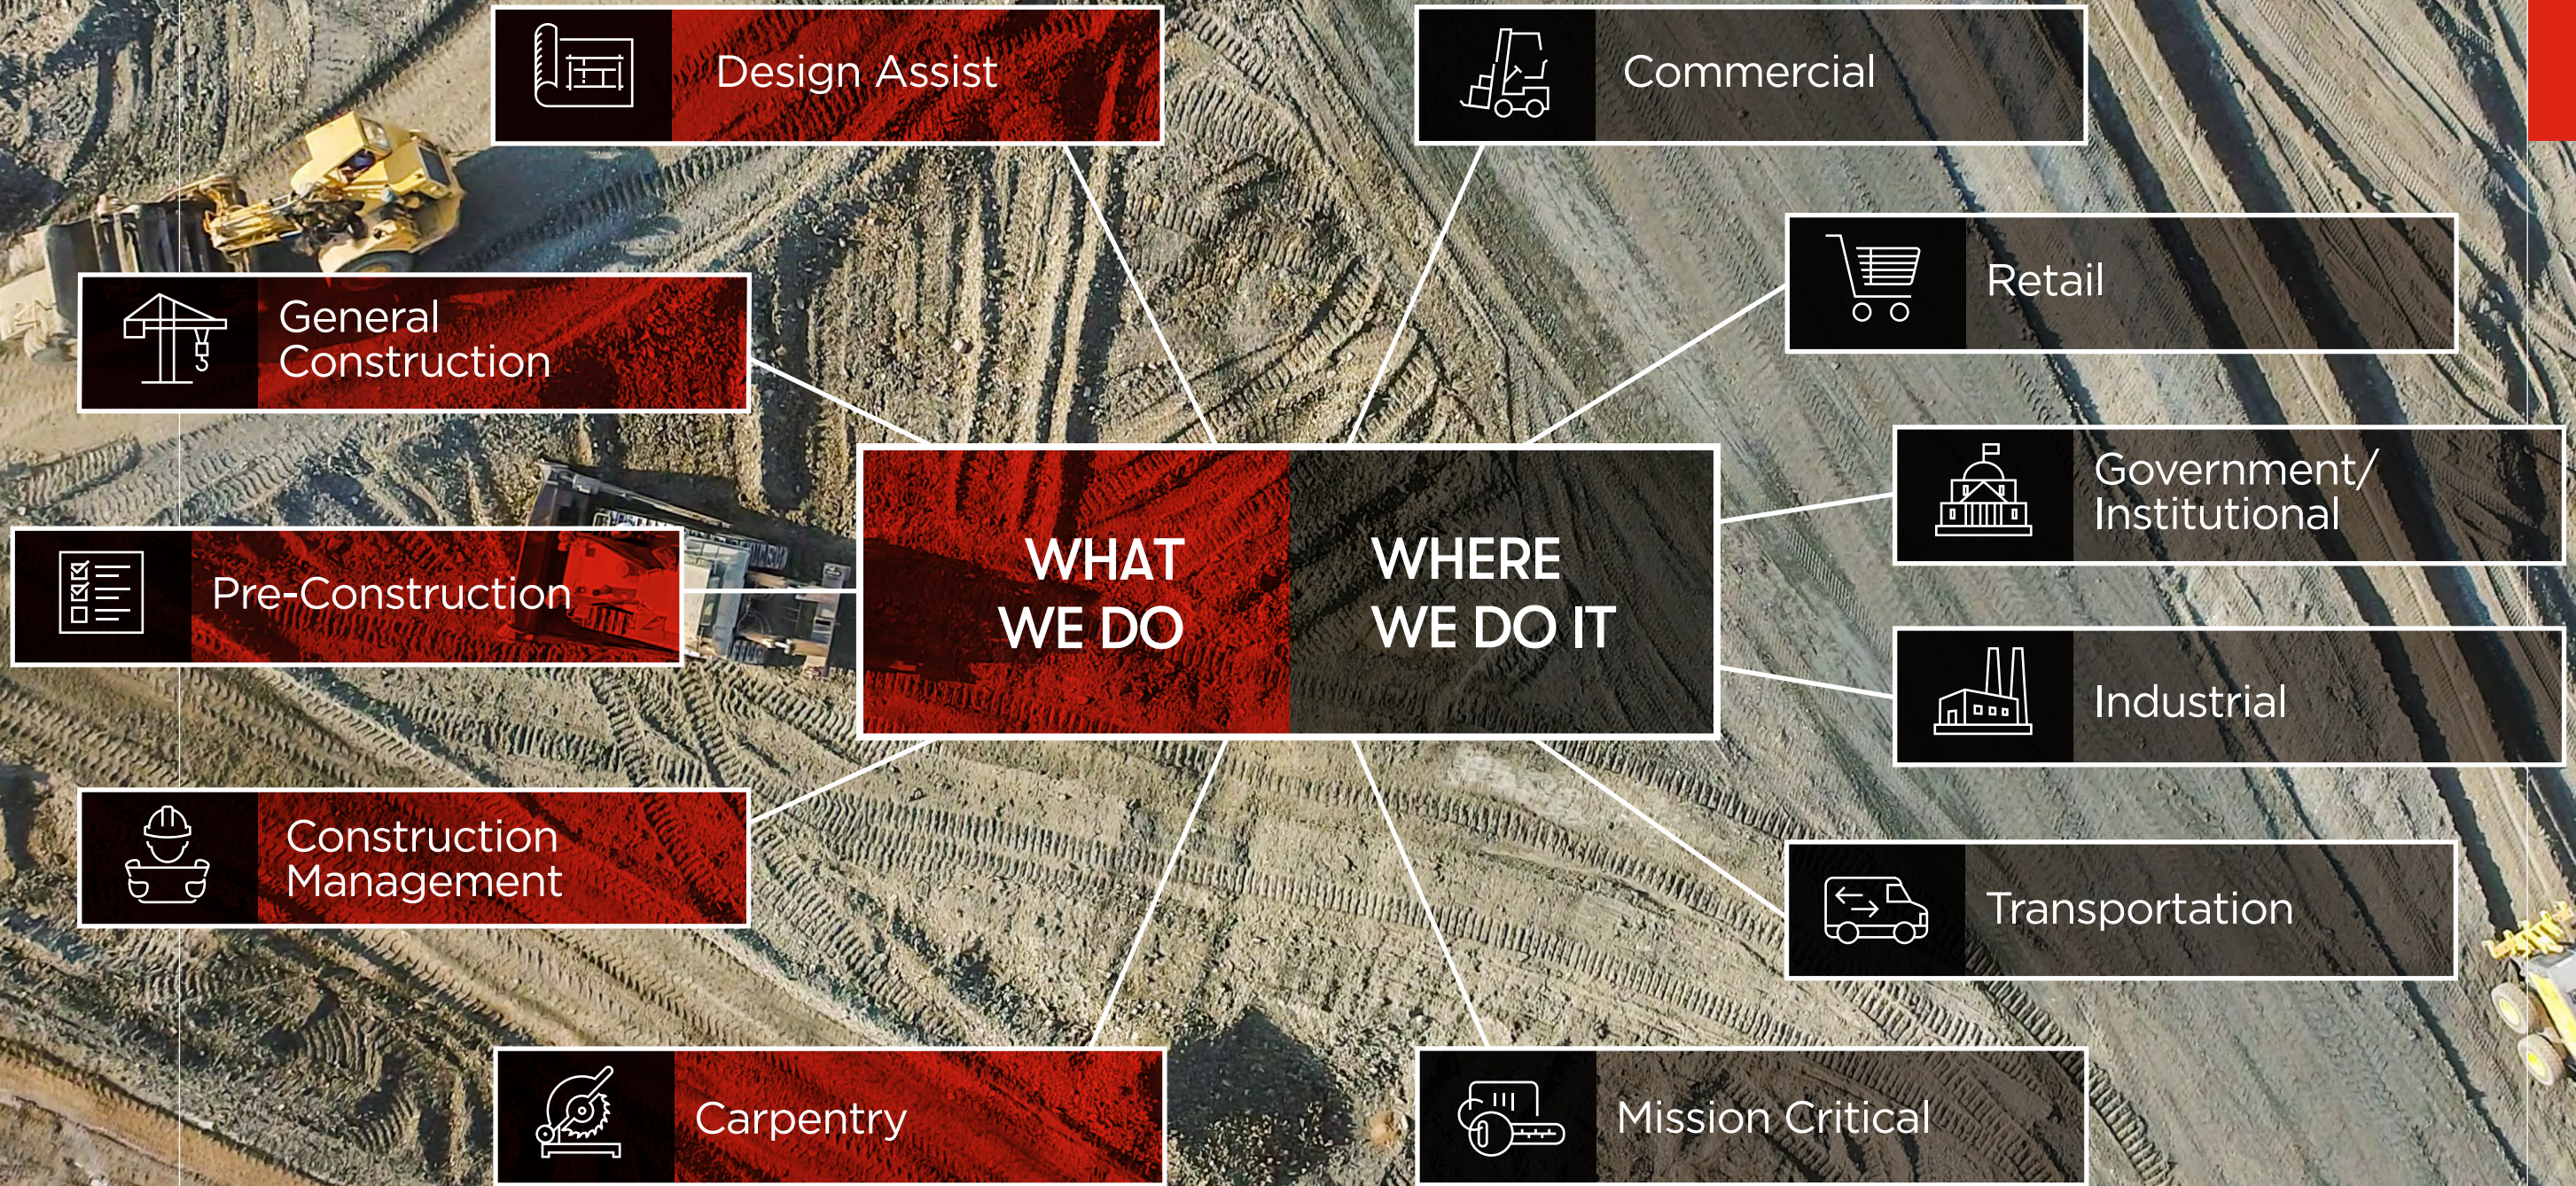

MAMAN-CORP.COM

1055 ARTHUR AVENUE **A**
ELK GROVE VILLAGE, IL 60007
847-358-2688 **P**

OUR COMMITMENT

Quality is not only our standard, but an attitude instilled in our company.

EXPERTS SINCE 1997

Maman Corp. is a comprehensive construction management team and general contractor

We're always looking to build the next great thing. Is it yours? Let's talk.

A wide range of services to meet the challenges of any job.

GROWING A NATIONWIDE BUSINESS

Geographical reach.

Maman Corp. began in 1997 as an interior finishing contractor in suburban Chicago. Since then, we've grown to become a full-service Construction Management team and General Contractor working in 15 states, and counting. Though our expertise has grown from high-end interior work to complete new construction and construction services, our commitment to superior quality is as strong today as ever.

Tenant Improvements

A disciplined, thorough process ensures creativity becomes reality. That's why we cover every step and detail, from the first call to the final walk-through. At every point along the way, we're focused on safety, attentive to evolving on-site needs, and dedicated to a stunning end result.

New Construction

The challenge of construction design is finding a singularly elegant solution to answer a myriad of competing questions: Is it beautiful, but also practical? Efficient. Exquisitely crafted. Environmentally responsible. On time, on point, on budget.