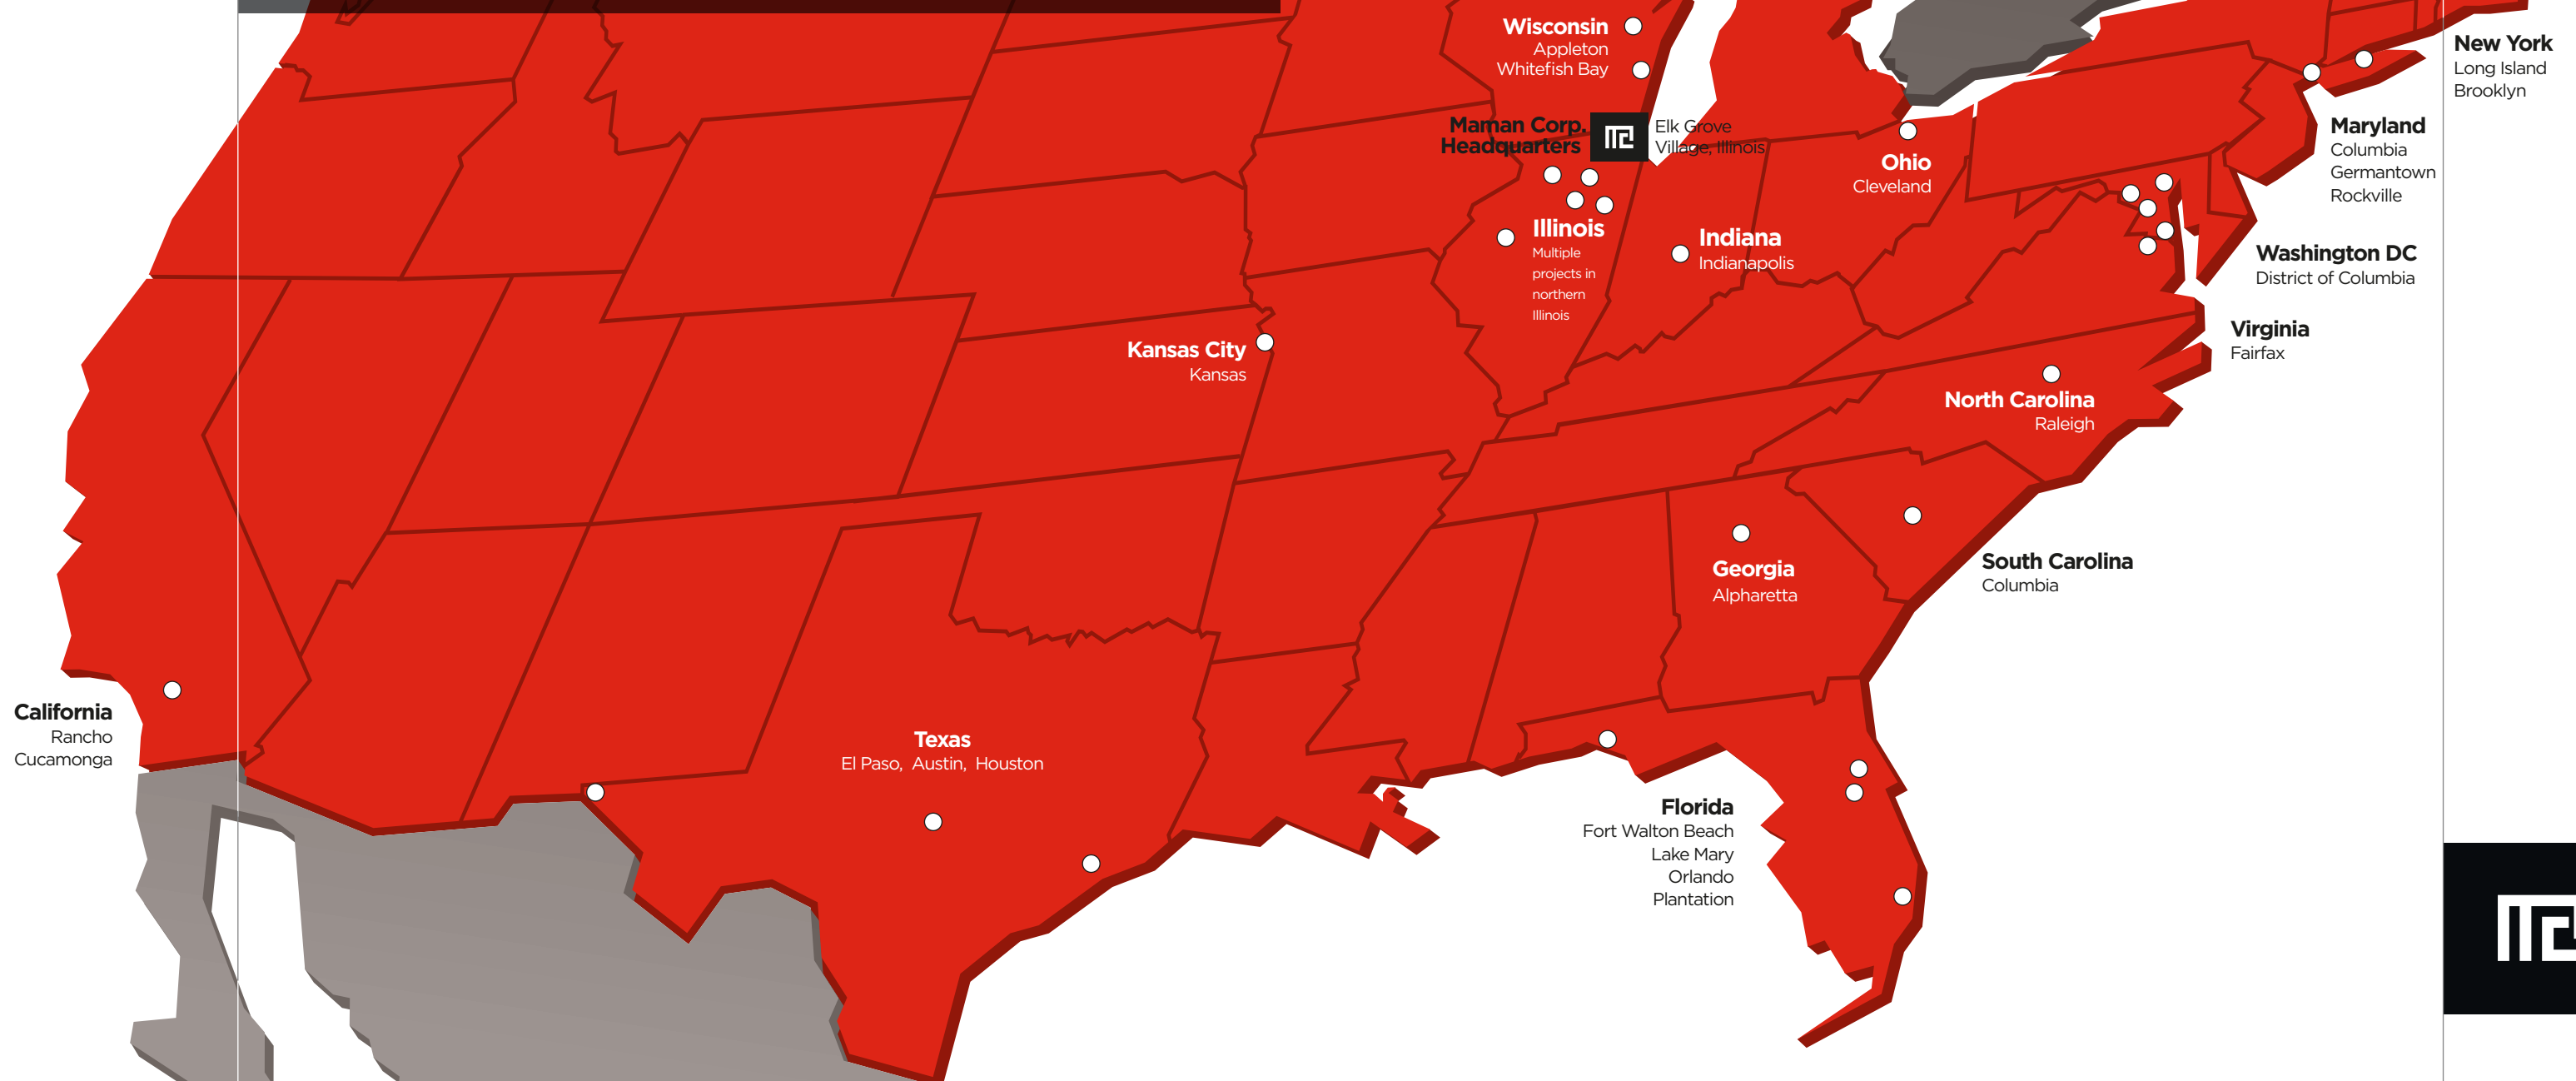

MAMAN-CORP.COM

1055 ARTHUR AVENUE **A**
ELK GROVE VILLAGE, IL 60007
847-358-2688 **P**

OUR COMMITMENT

Quality is not only our standard, but an attitude instilled in our company.

EXPERTS SINCE 1997

Maman Corp. is a comprehensive construction management team and general contractor

We're always looking to build the next great thing. Is it yours? Let's talk.

A wide range of services to meet the challenges of any job.

GROWING A NATIONWIDE BUSINESS

Geographical reach.

Maman Corp. began in 1997 as an interior finishing contractor in suburban Chicago. Since then, we've grown to become a full-service Construction Management team and General Contractor working in 15 states, and counting. Though our expertise has grown from high-end interior work to complete new construction and construction services, our commitment to superior quality is as strong today as ever.